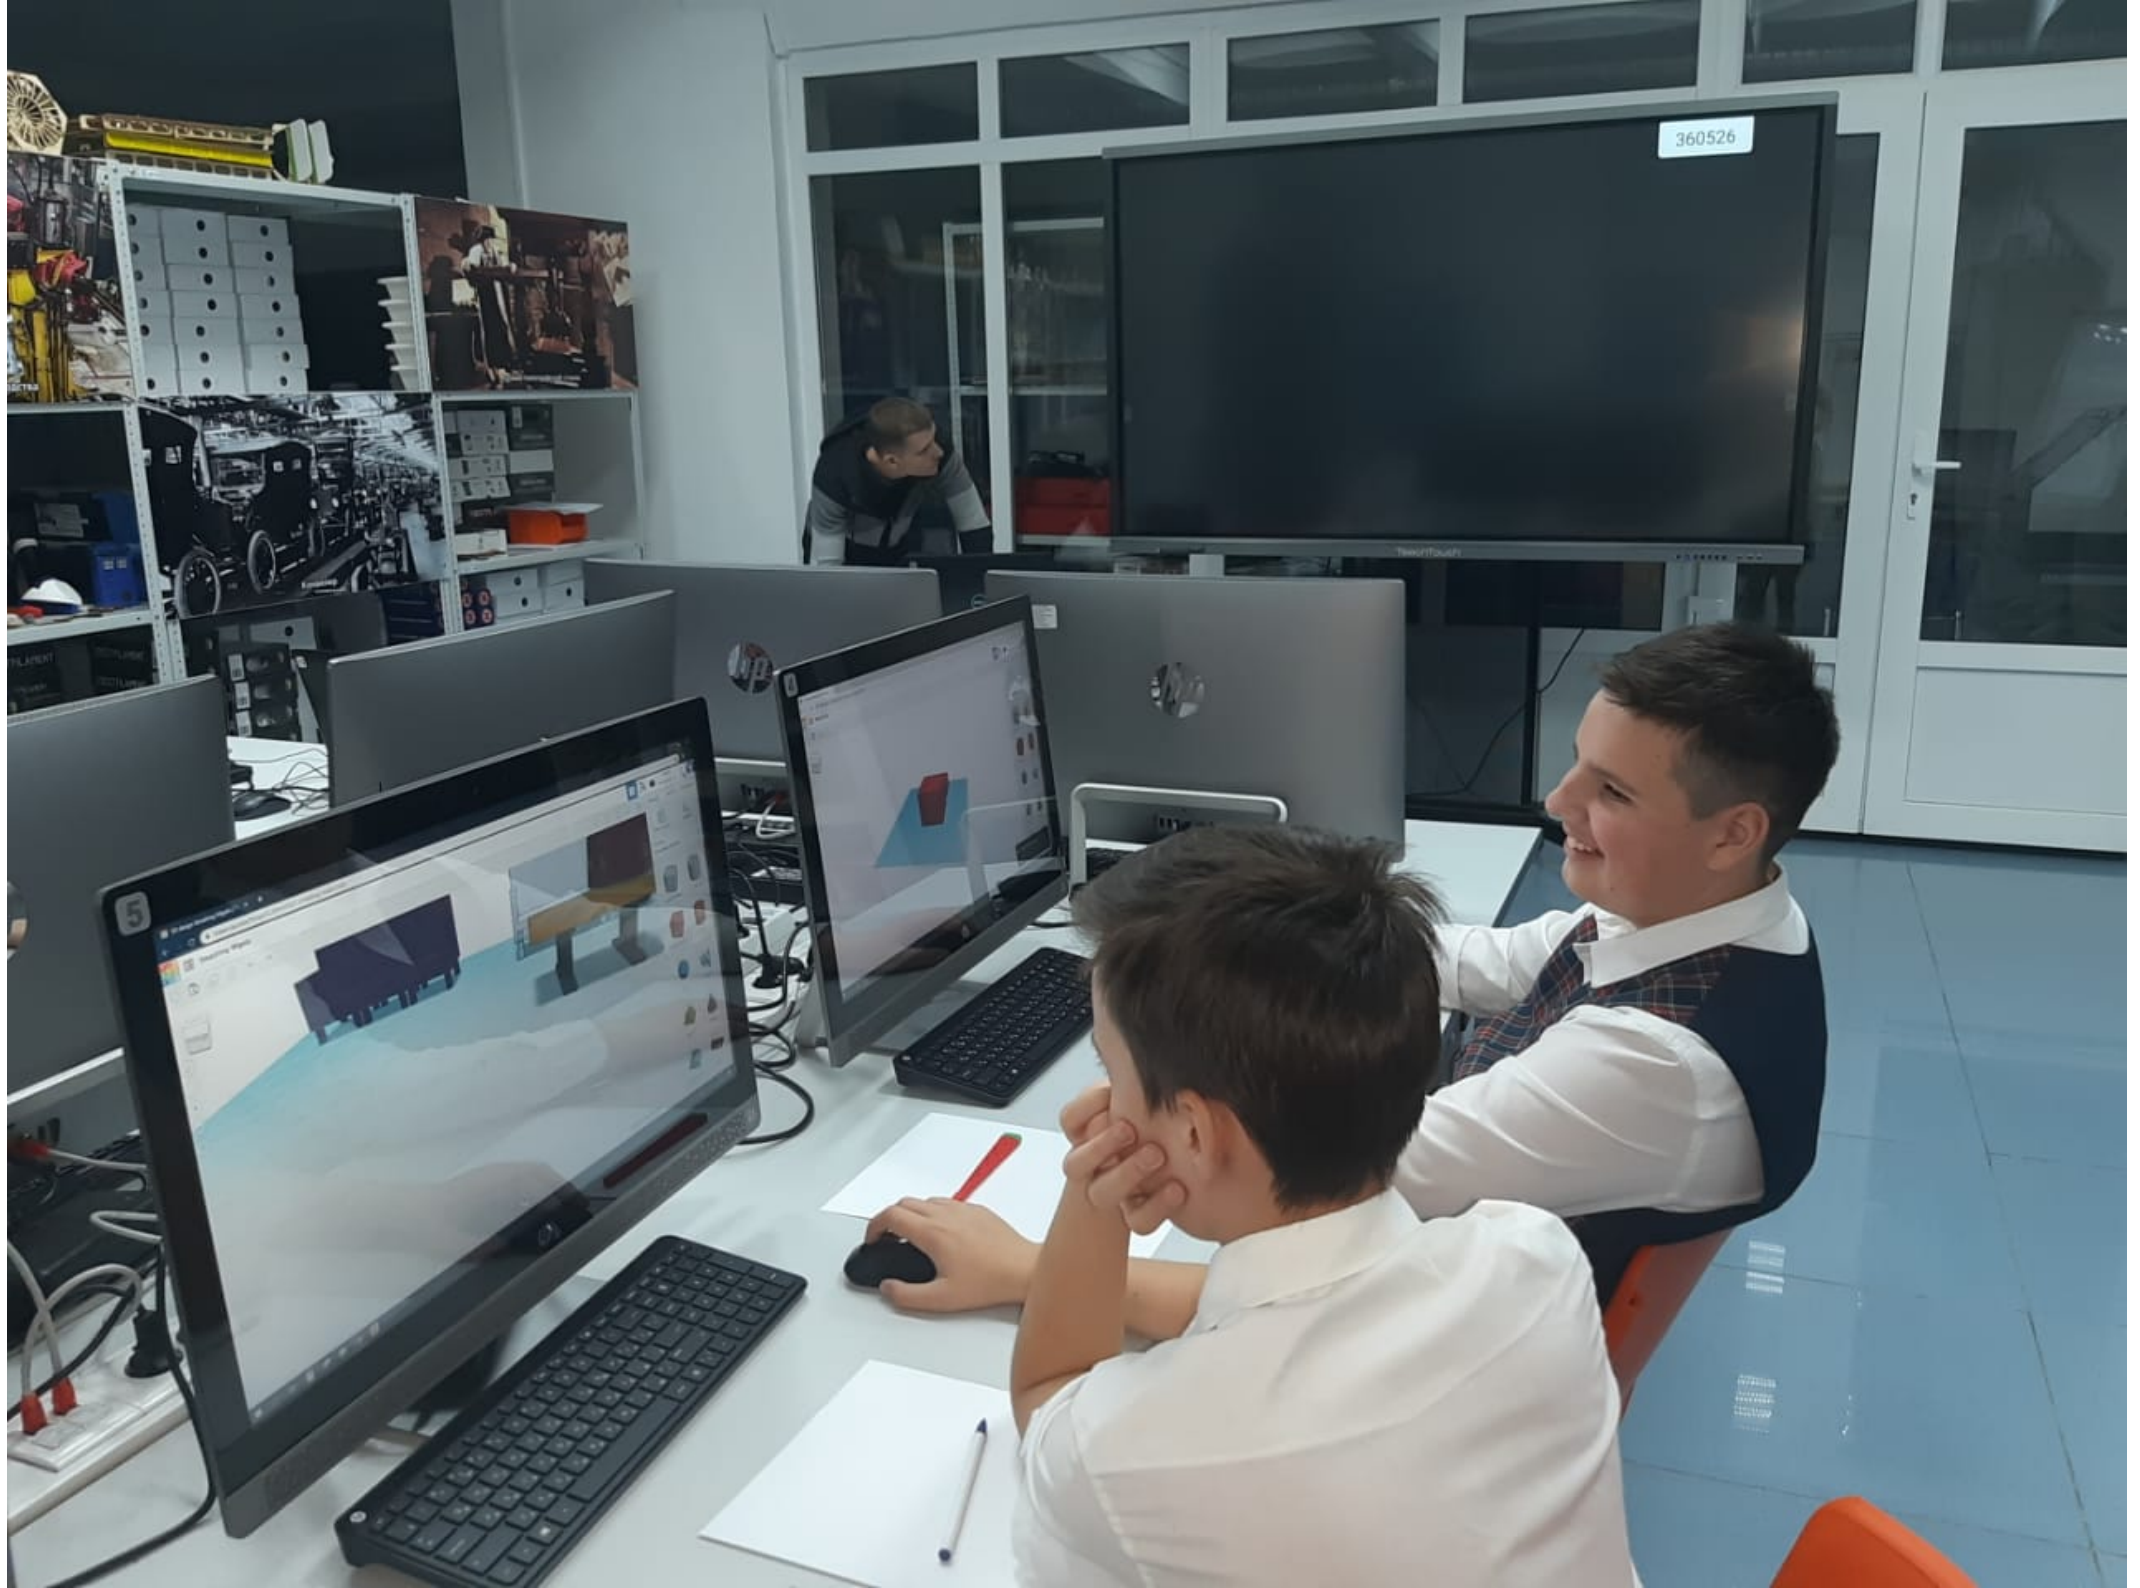

КВАНТОРИУМ

TeachTouch

360526

08

Общая информация

Grid of icons for navigation:

- Home (house icon)
- Math (math symbols icon)
- Science (flask icon)
- History (book icon)
- Language (globe icon)
- Art (palette icon)
- Music (musical notes icon)
- Physical Education (person running icon)
- Other (person icon)

Computer monitor displaying a software interface with a blue grid and various tool icons on the right side.

Computer monitor displaying a software interface with a blue grid and various tool icons on the right side.