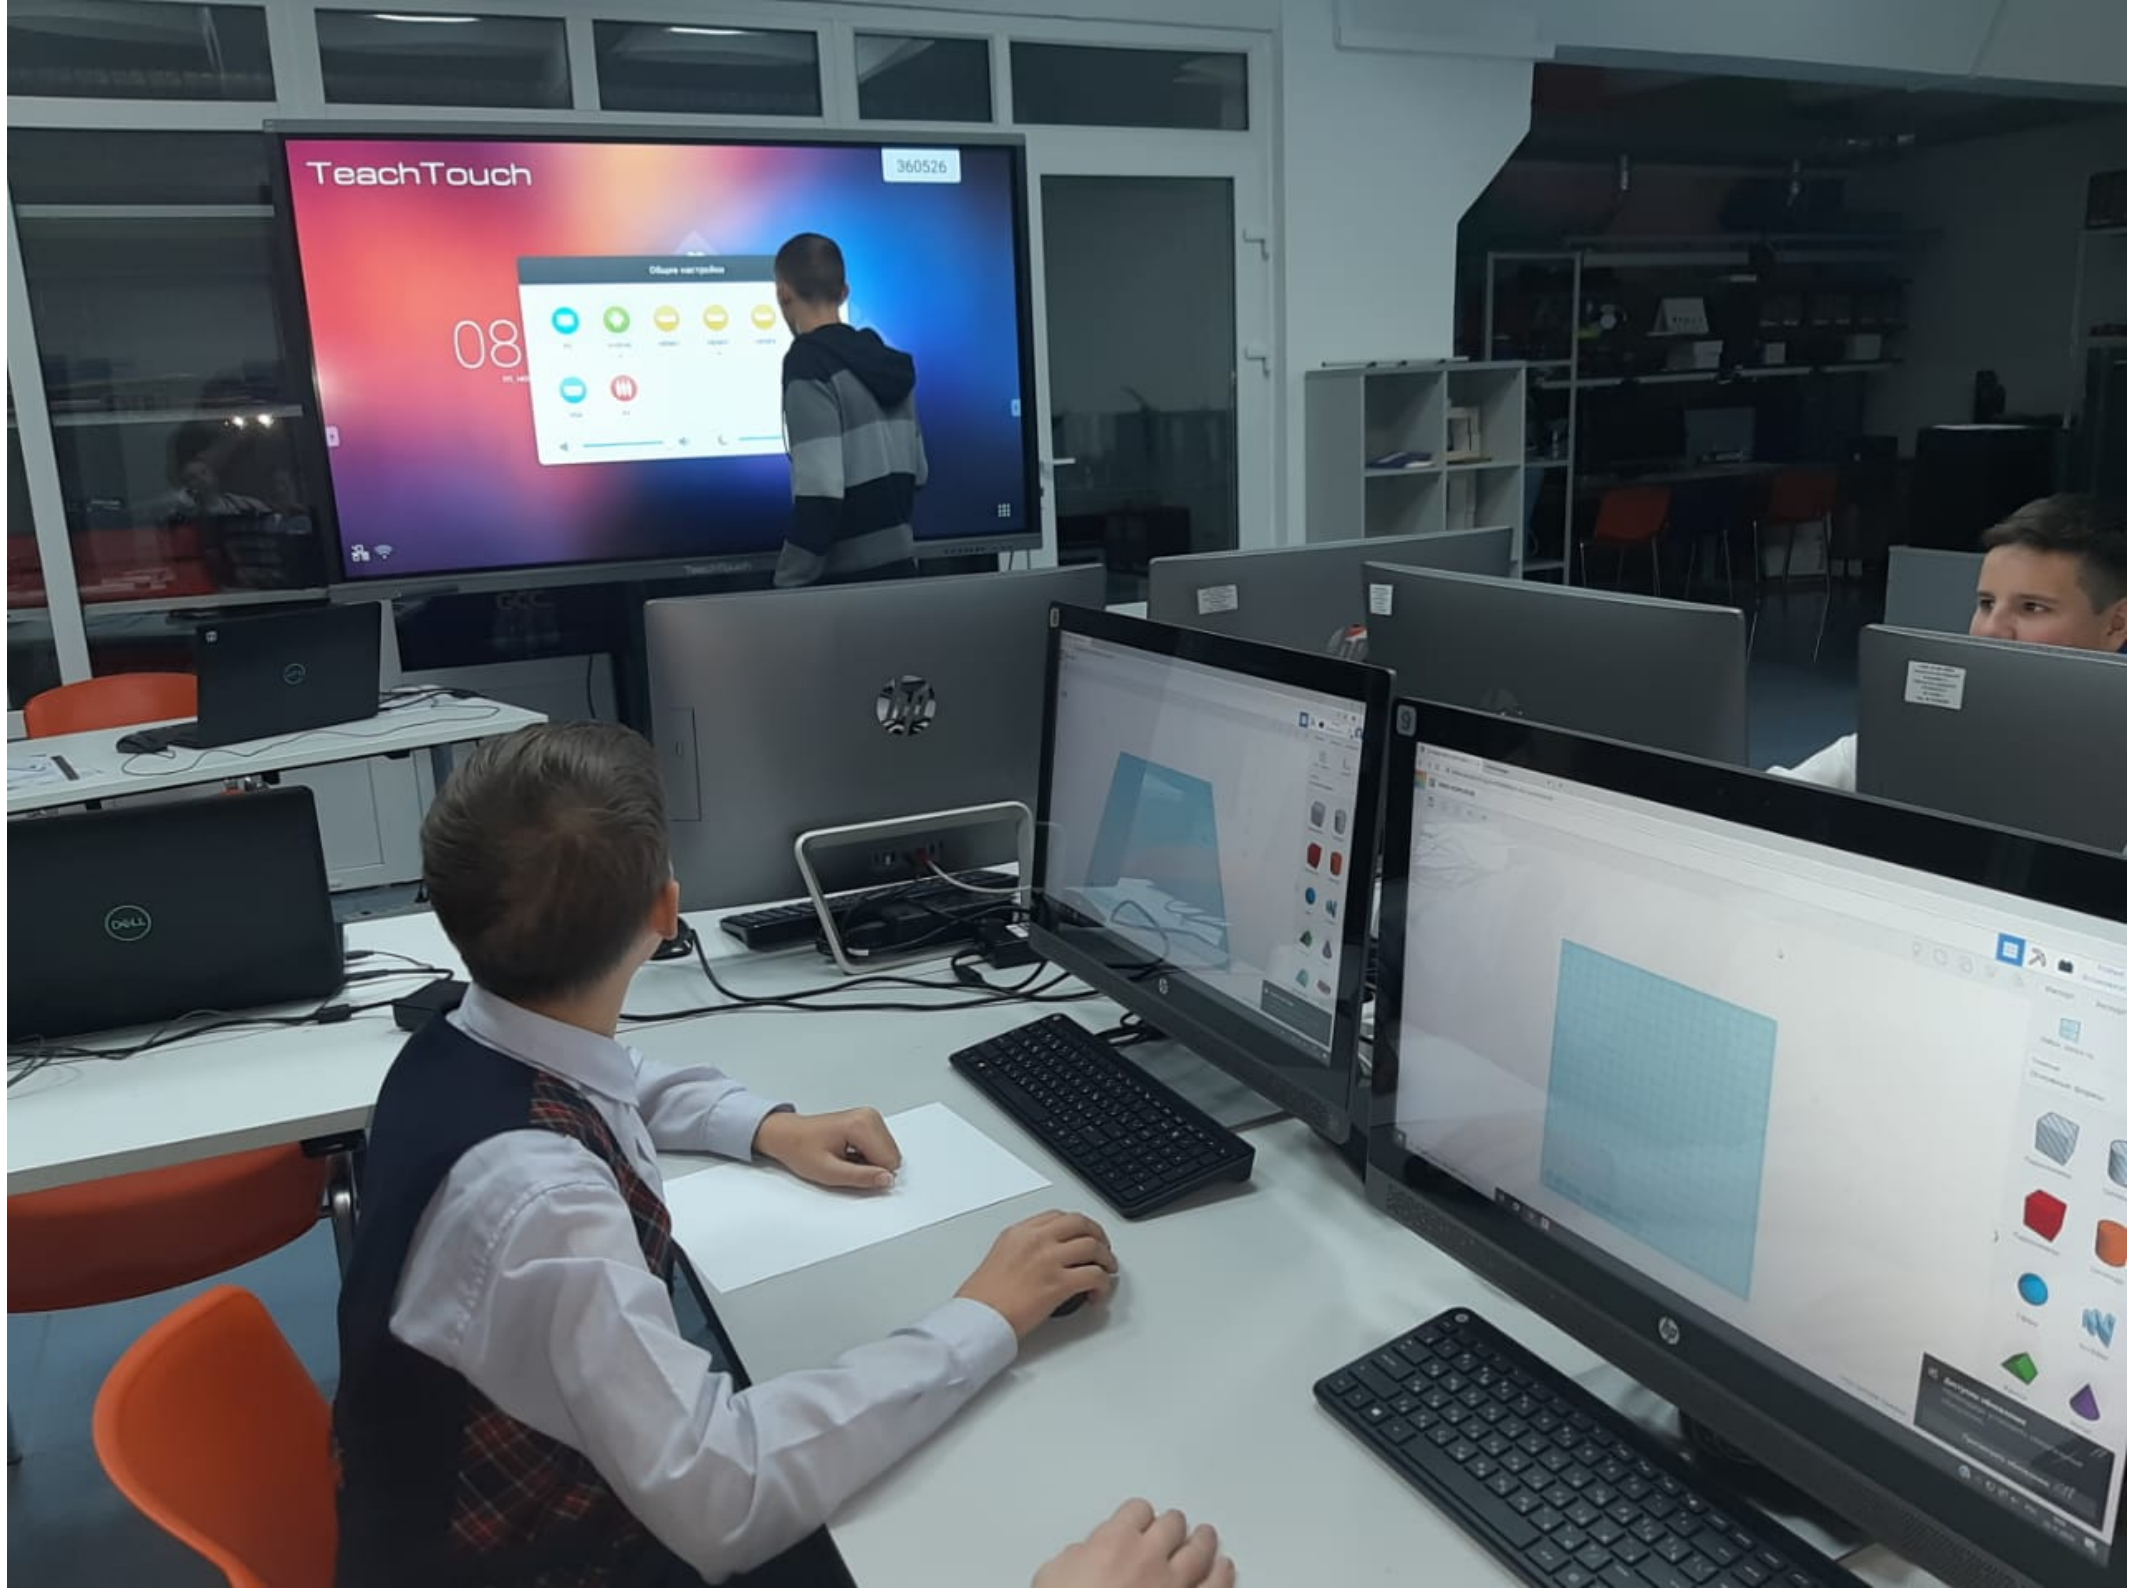

КВАНТОРИУМ

TeachTouch

360526

08

Общая информация

Grid of icons for navigation:

- Home (house icon)
- Math (math symbols icon)
- Science (flask icon)
- History (book icon)
- Language (globe icon)
- Art (palette icon)
- Music (musical notes icon)
- Physical Education (person running icon)
- Other (person icon)

Computer monitor displaying a software interface with a blue grid and various tool icons on the right side.

Computer monitor displaying a software interface with a blue grid and various tool icons on the right side.